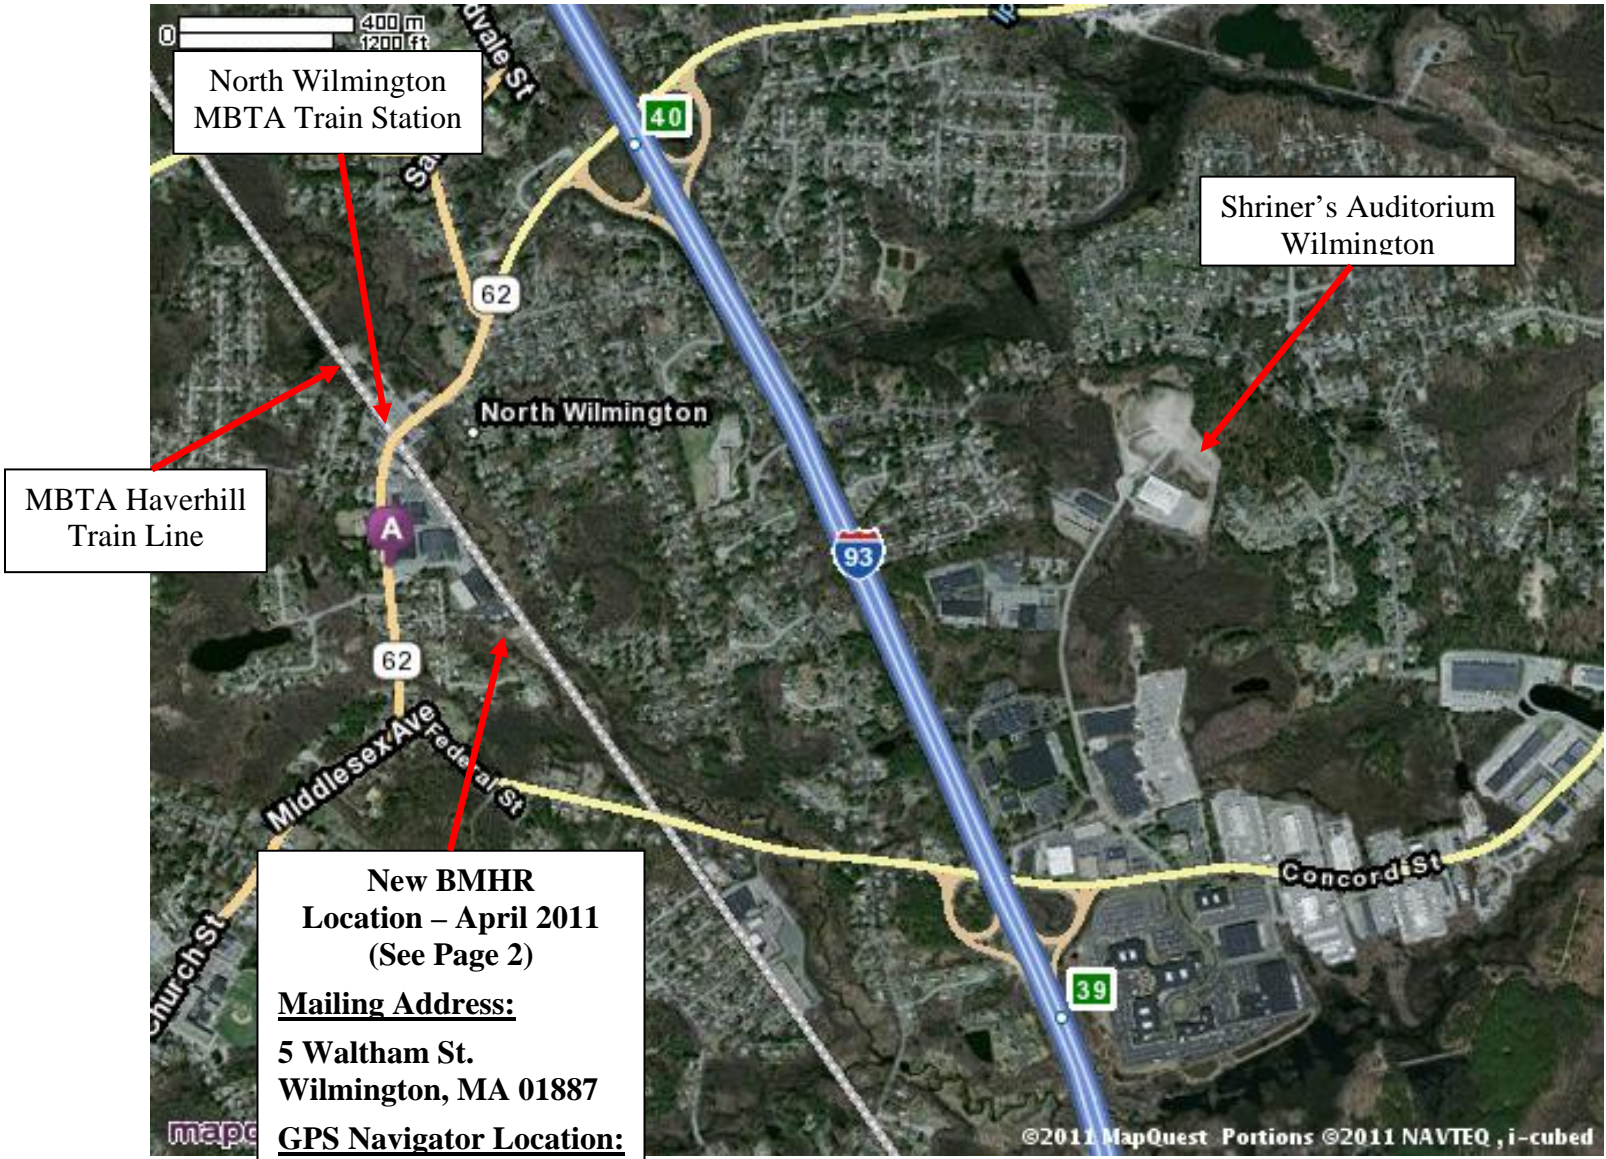

New Boston Metro Hi-Railers Location – April 2011  
Off Route 62 & Waltham Street, Near 5 Waltham Street, Wilmington, MA

North Wilmington  
MBTA Train Station

Shriners Auditorium  
Wilmington

MBTA Haverhill  
Train Line

**New BMHR  
Location – April 2011  
(See Page 2)**  
**Mailing Address:**  
**5 Waltham St.  
Wilmington, MA 01887**  
**GPS Navigator Location:**  
**42.565187, -71.156677**

New Boston Metro Hi-Railers Location – April 2011  
Off Route 62 & Waltham Street, Near 5 Waltham Street, Wilmington, MA